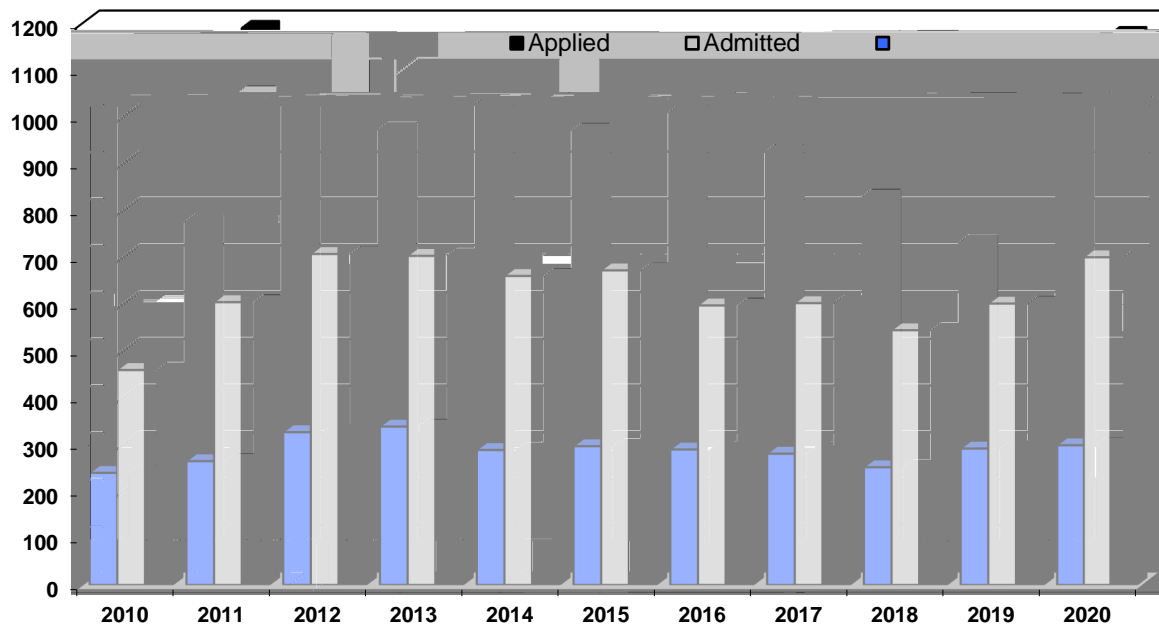

## New Transfer Undergraduate Admission Statistics 2010-2020

<b>Unduplicated Applicants</b>			
<b>Fall</b>	<b>Applied</b>	<b>Admitted</b>	<b>Enrolled</b>
<b>2020</b>	1176	699	297
<b>2019</b>	1051	600	
	1,009	671	295
<b>2014</b>	970	659	287
<b>2013</b>	1,026	702	337
<b>2012</b>	972	706	325
<b>2011</b>	1189	603	263
<b>2010</b>	775	458	238

**Unduplicated Applicants - Applied, Admitted and Enrolled**

Note: Beginning Fall 2019, based upon a revised admission policy methodology of counting applicants changed.